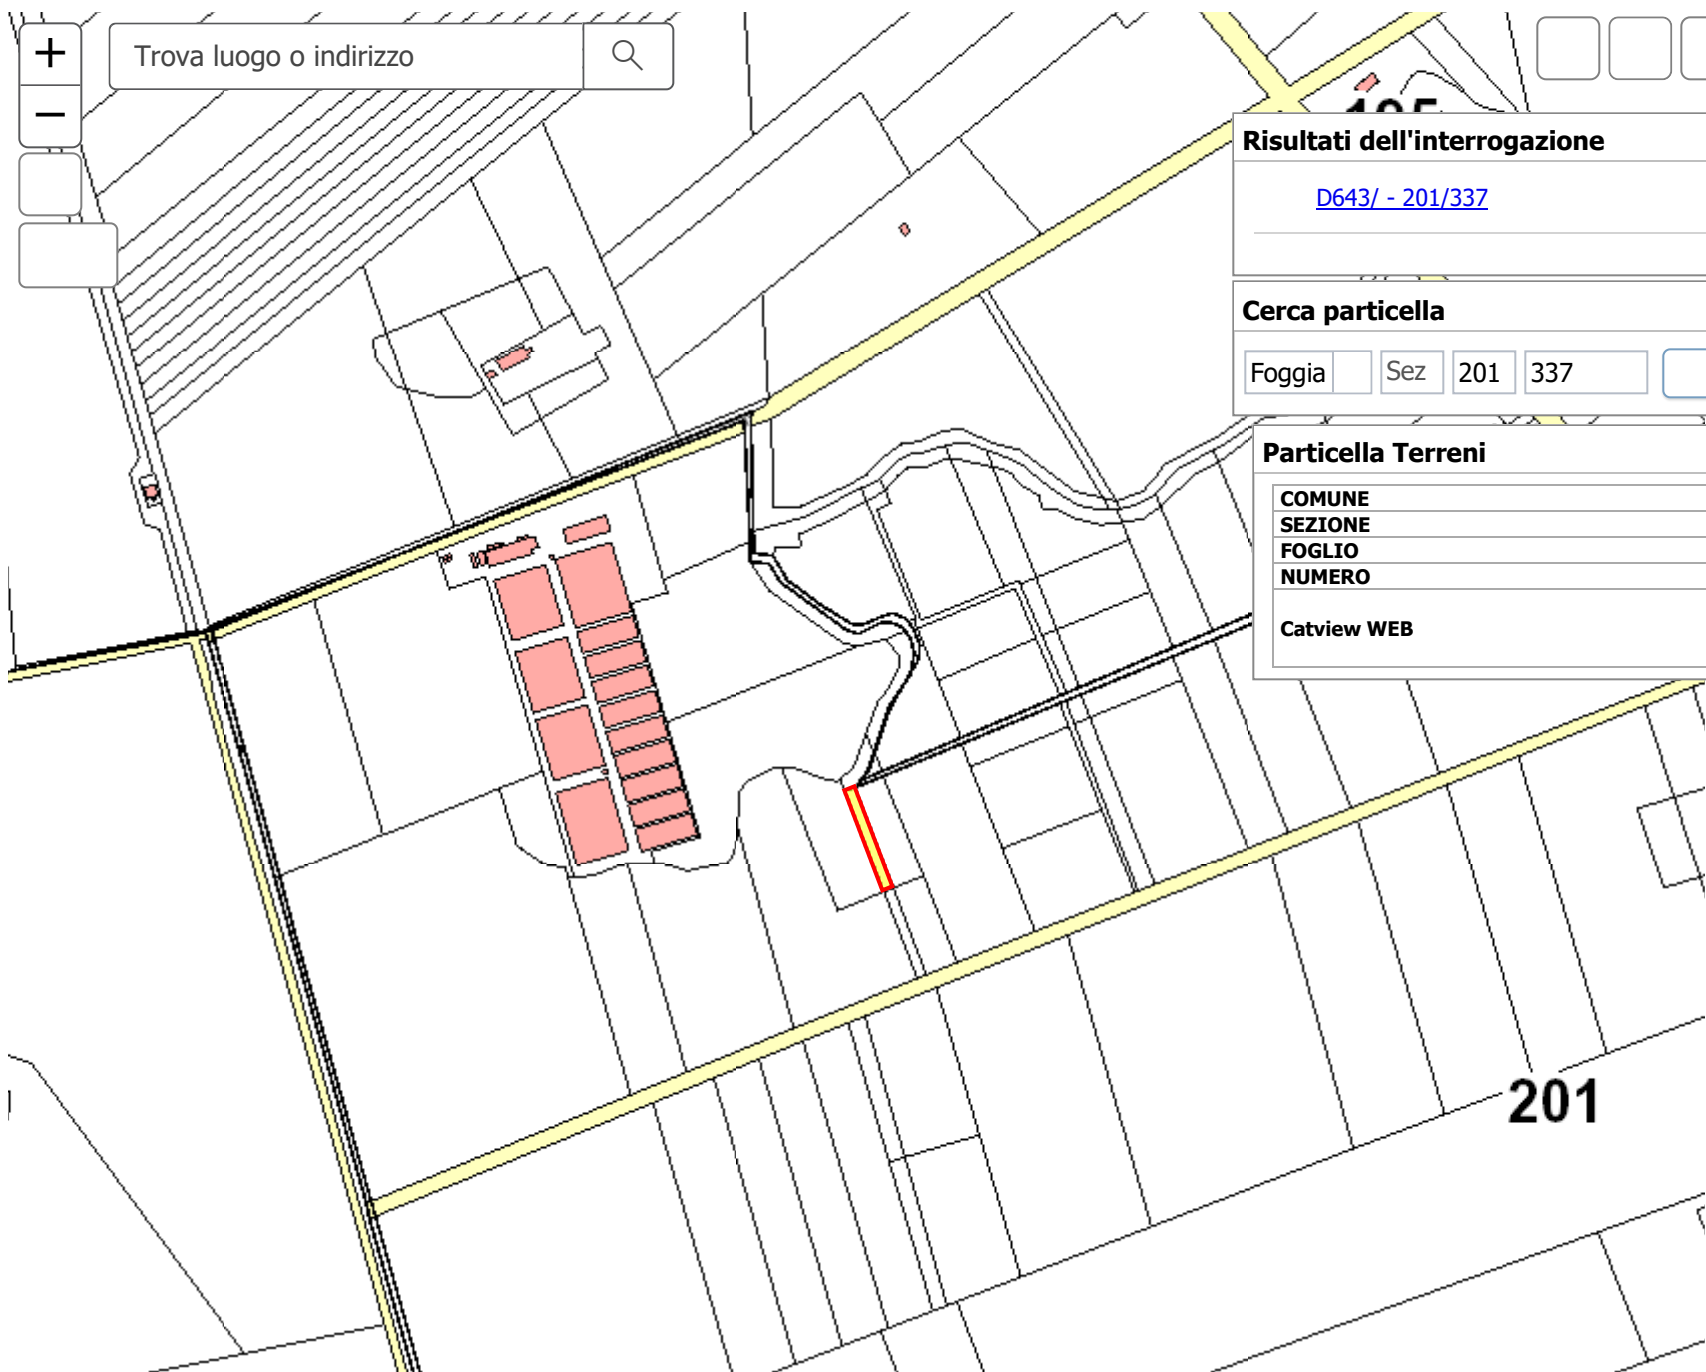

Foggia Sez 201 303

Particella Terreni

COMUNE	D643
SEZIONE	
FOGLIO	201
NUMERO	303
Catview WEB	

The image displays a cadastral map interface. On the left, there is a search bar with the text "Trova luogo o indirizzo" and a magnifying glass icon. Below the search bar are zoom controls: a plus sign (+) for zooming in, a minus sign (-) for zooming out, and two empty square buttons. The map itself shows a grid of land parcels. A specific parcel is highlighted with a red double-line border. To the right of the map, there is a panel titled "Risultati dell'interrogazione" containing the text "D643/ - 201/304". Below this is a section titled "Cerca particella" with input fields for "Foggia", "Sez", "201", "304", and an empty square button. At the bottom of the panel is a table titled "Particella Terreni" with the following data:

Risultati dell'interrogazione

[D643/ - 201/337](#)

Cerca particella

Foggia 201

Particella Terreni

COMUNE	D643
SEZIONE	
FOGLIO	201
NUMERO	337
Catview WEB	

Risultati dell'interrogazione

[D643/ - 201/291](#)