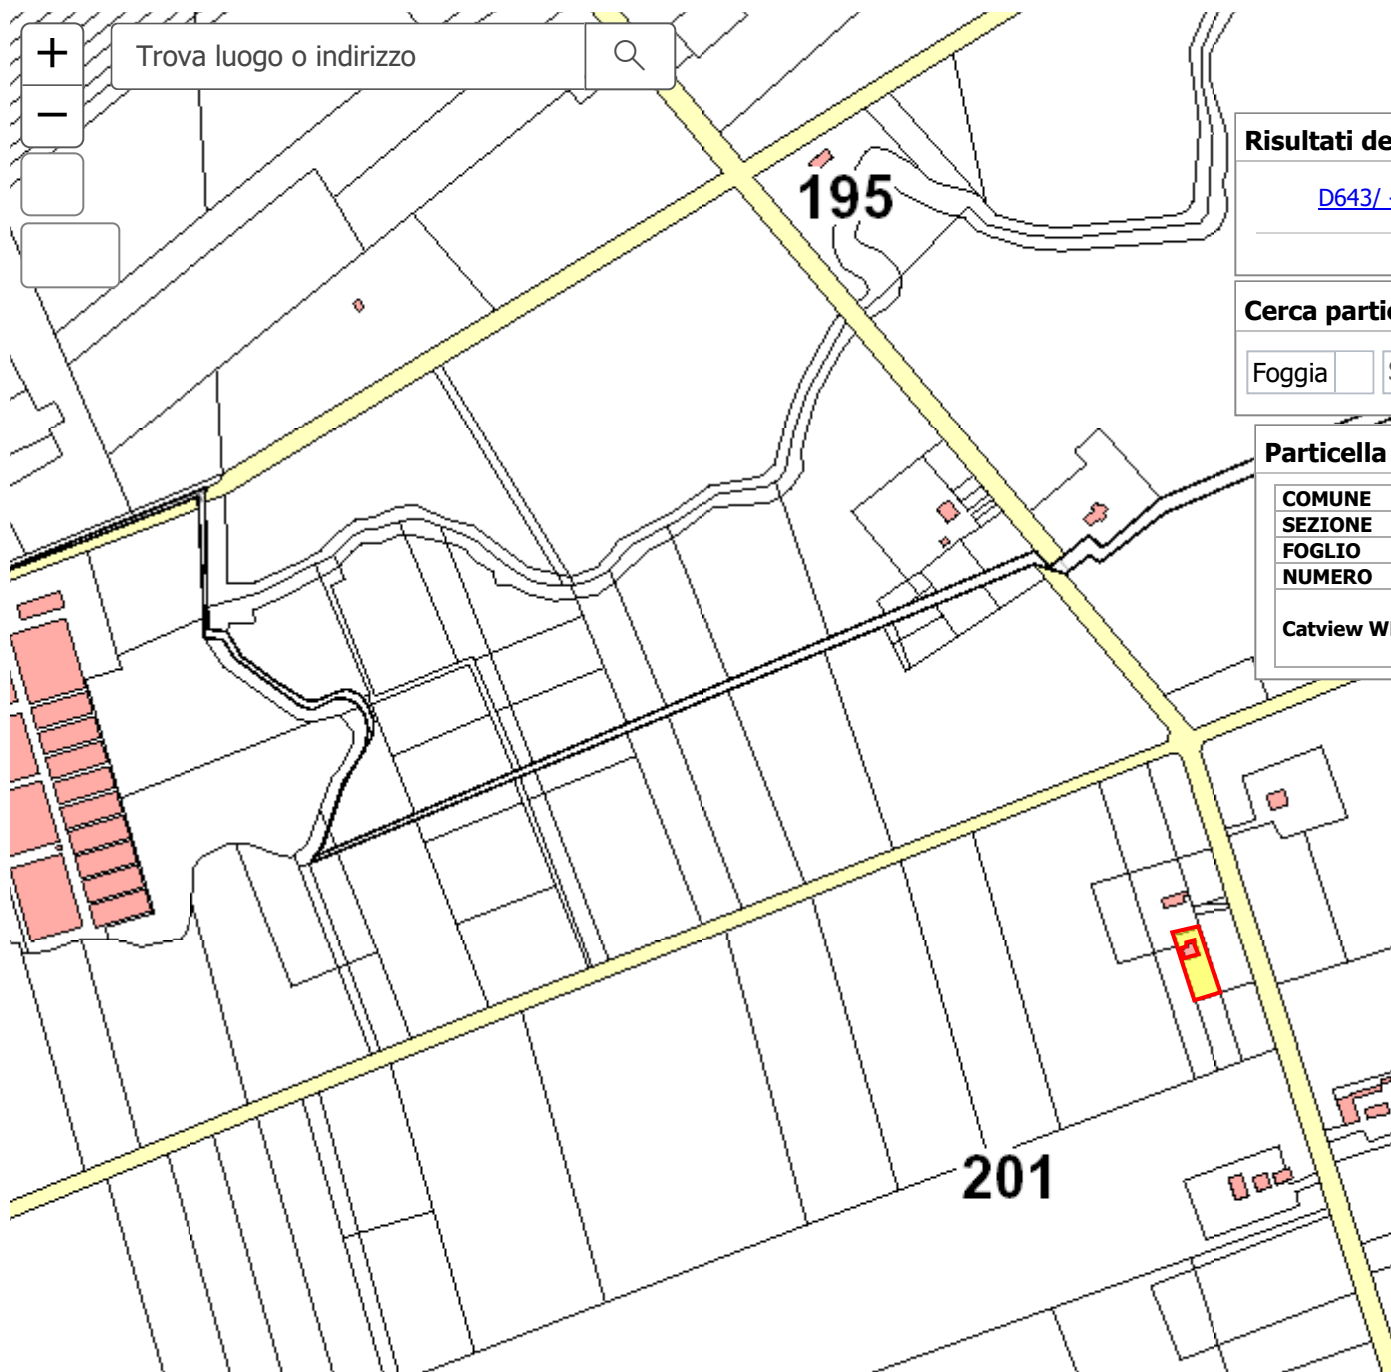

+
-

Risultati dell'interrogazione

[D643/ - 201/379](#)

Cerca particella

Foggia Sez

Particella Terreni

COMUNE	D643
SEZIONE	
FOGLIO	201
NUMERO	379
Catview WEB