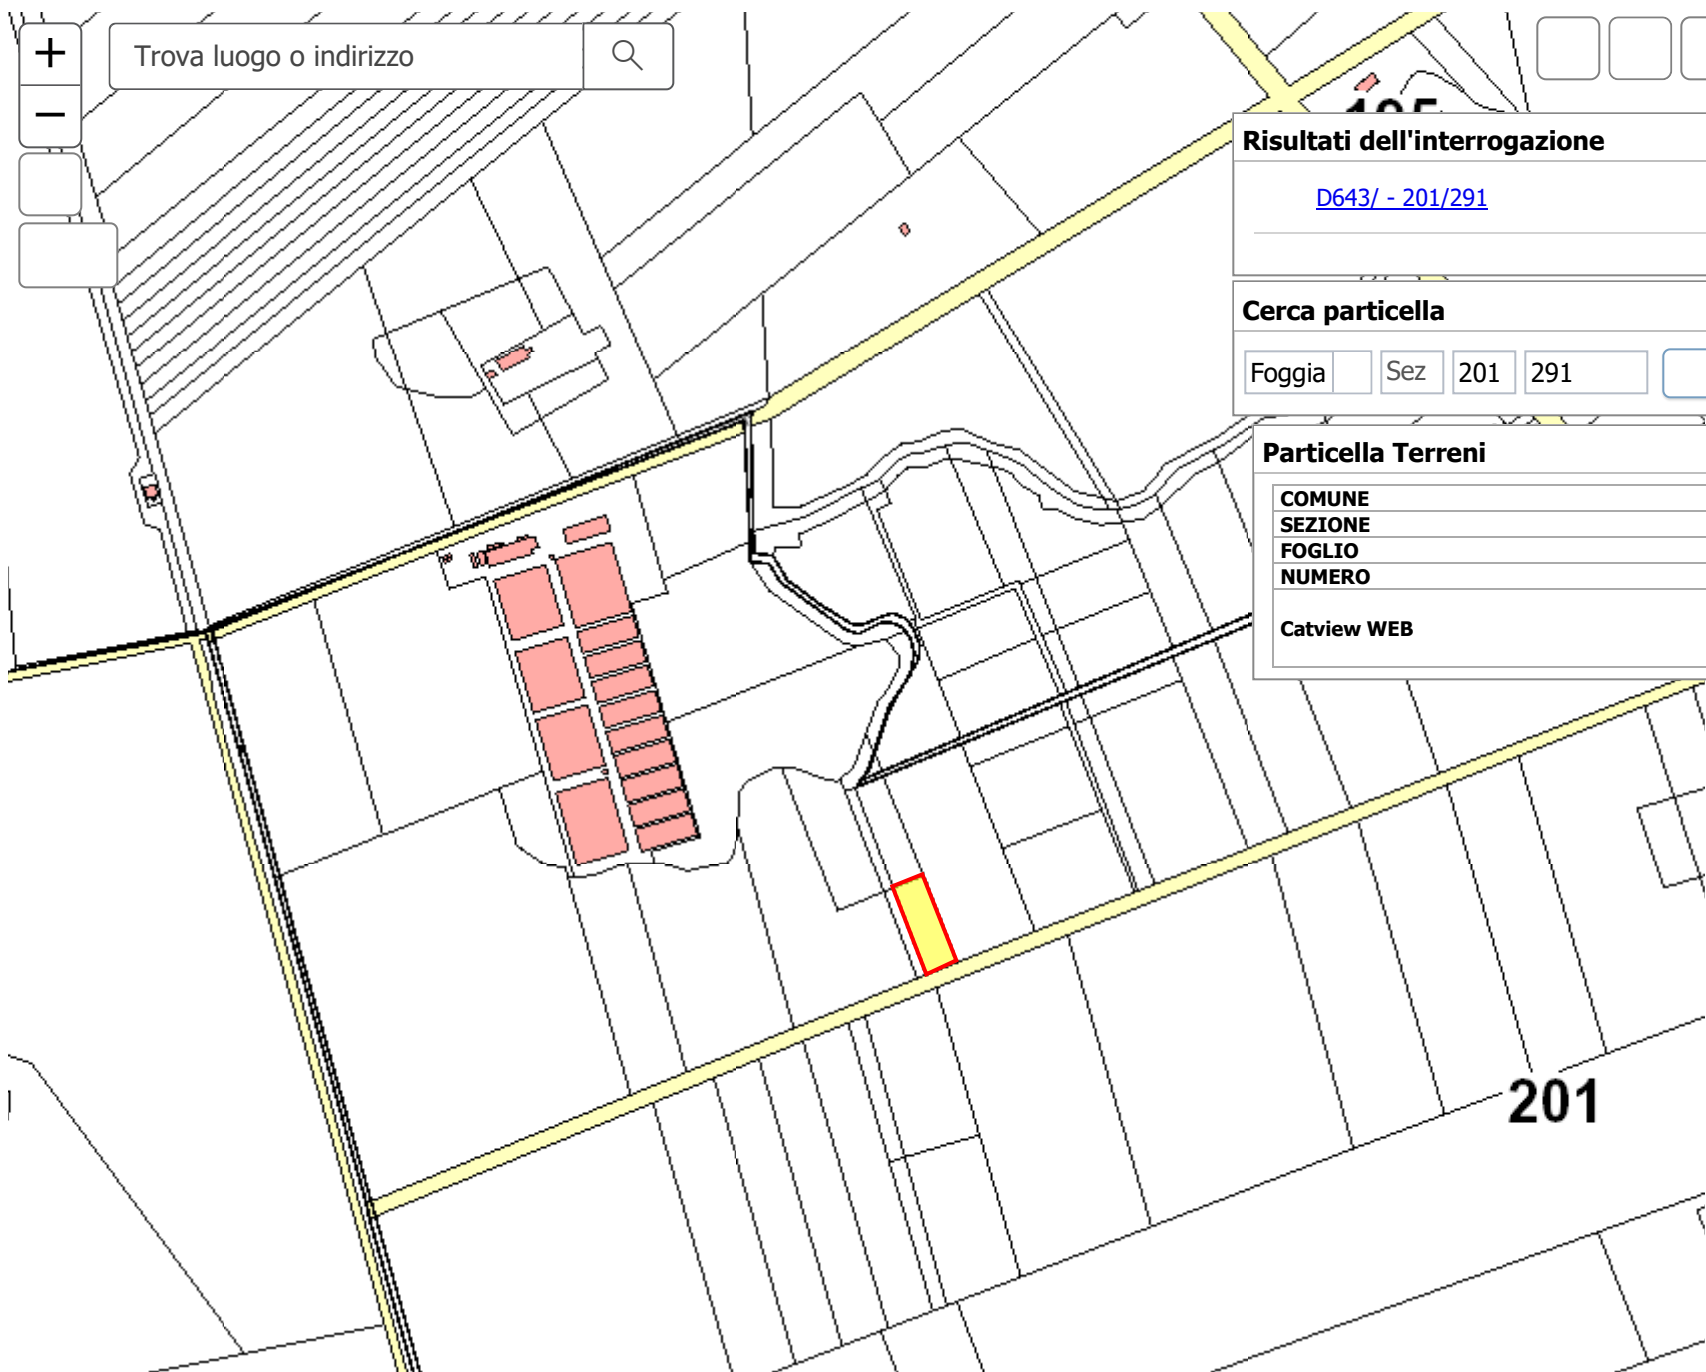

Risultati dell'interrogazione

[D643/ - 201/291](#)

Cerca particella

Foggia 201

Particella Terreni

COMUNE	D643
SEZIONE	
FOGLIO	201
NUMERO	291
Catview WEB