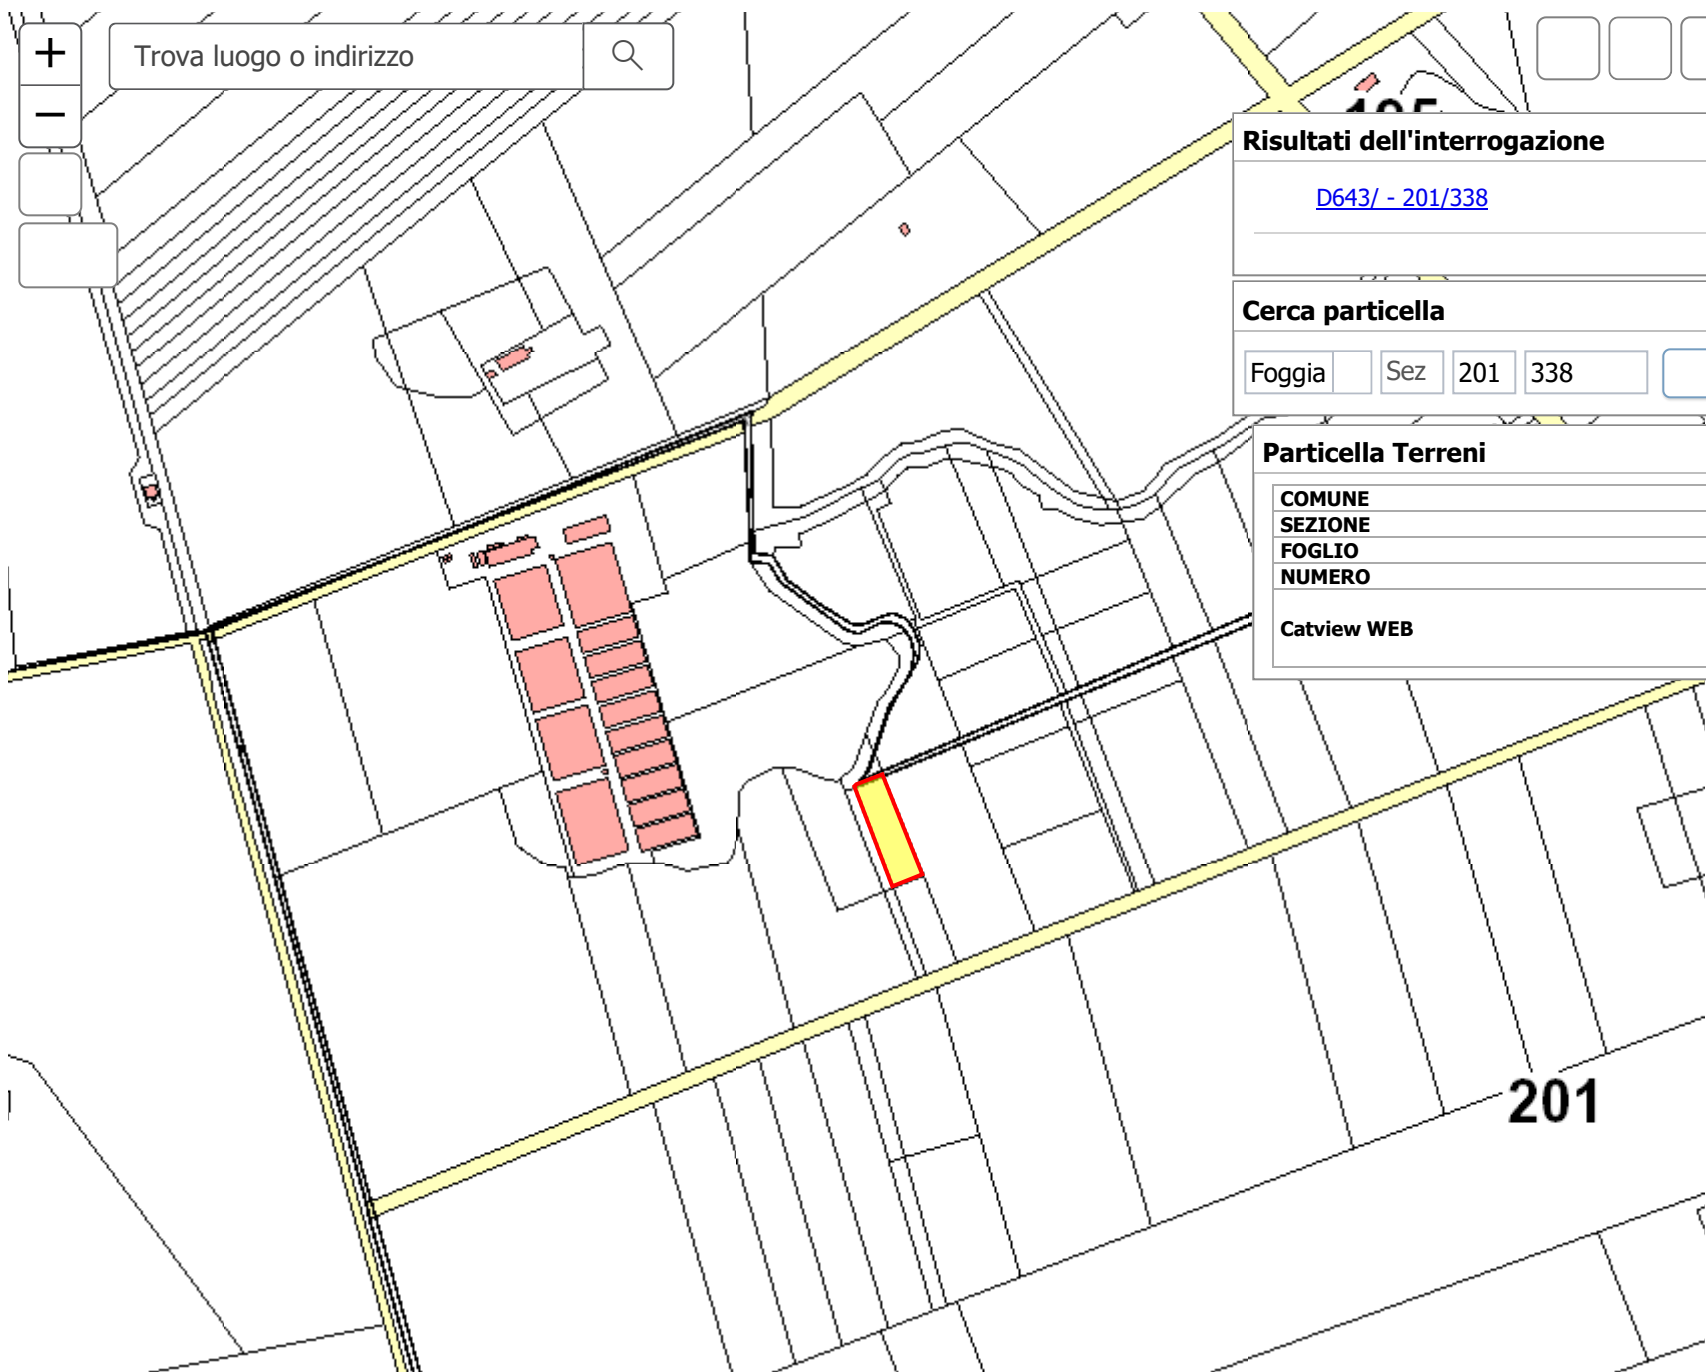

Risultati dell'interrogazione

[D643/ - 201/338](#)

Cerca particella

Foggia Sez 201 338

Particella Terreni

COMUNE	D643
SEZIONE	
FOGLIO	201
NUMERO	338
Catview WEB