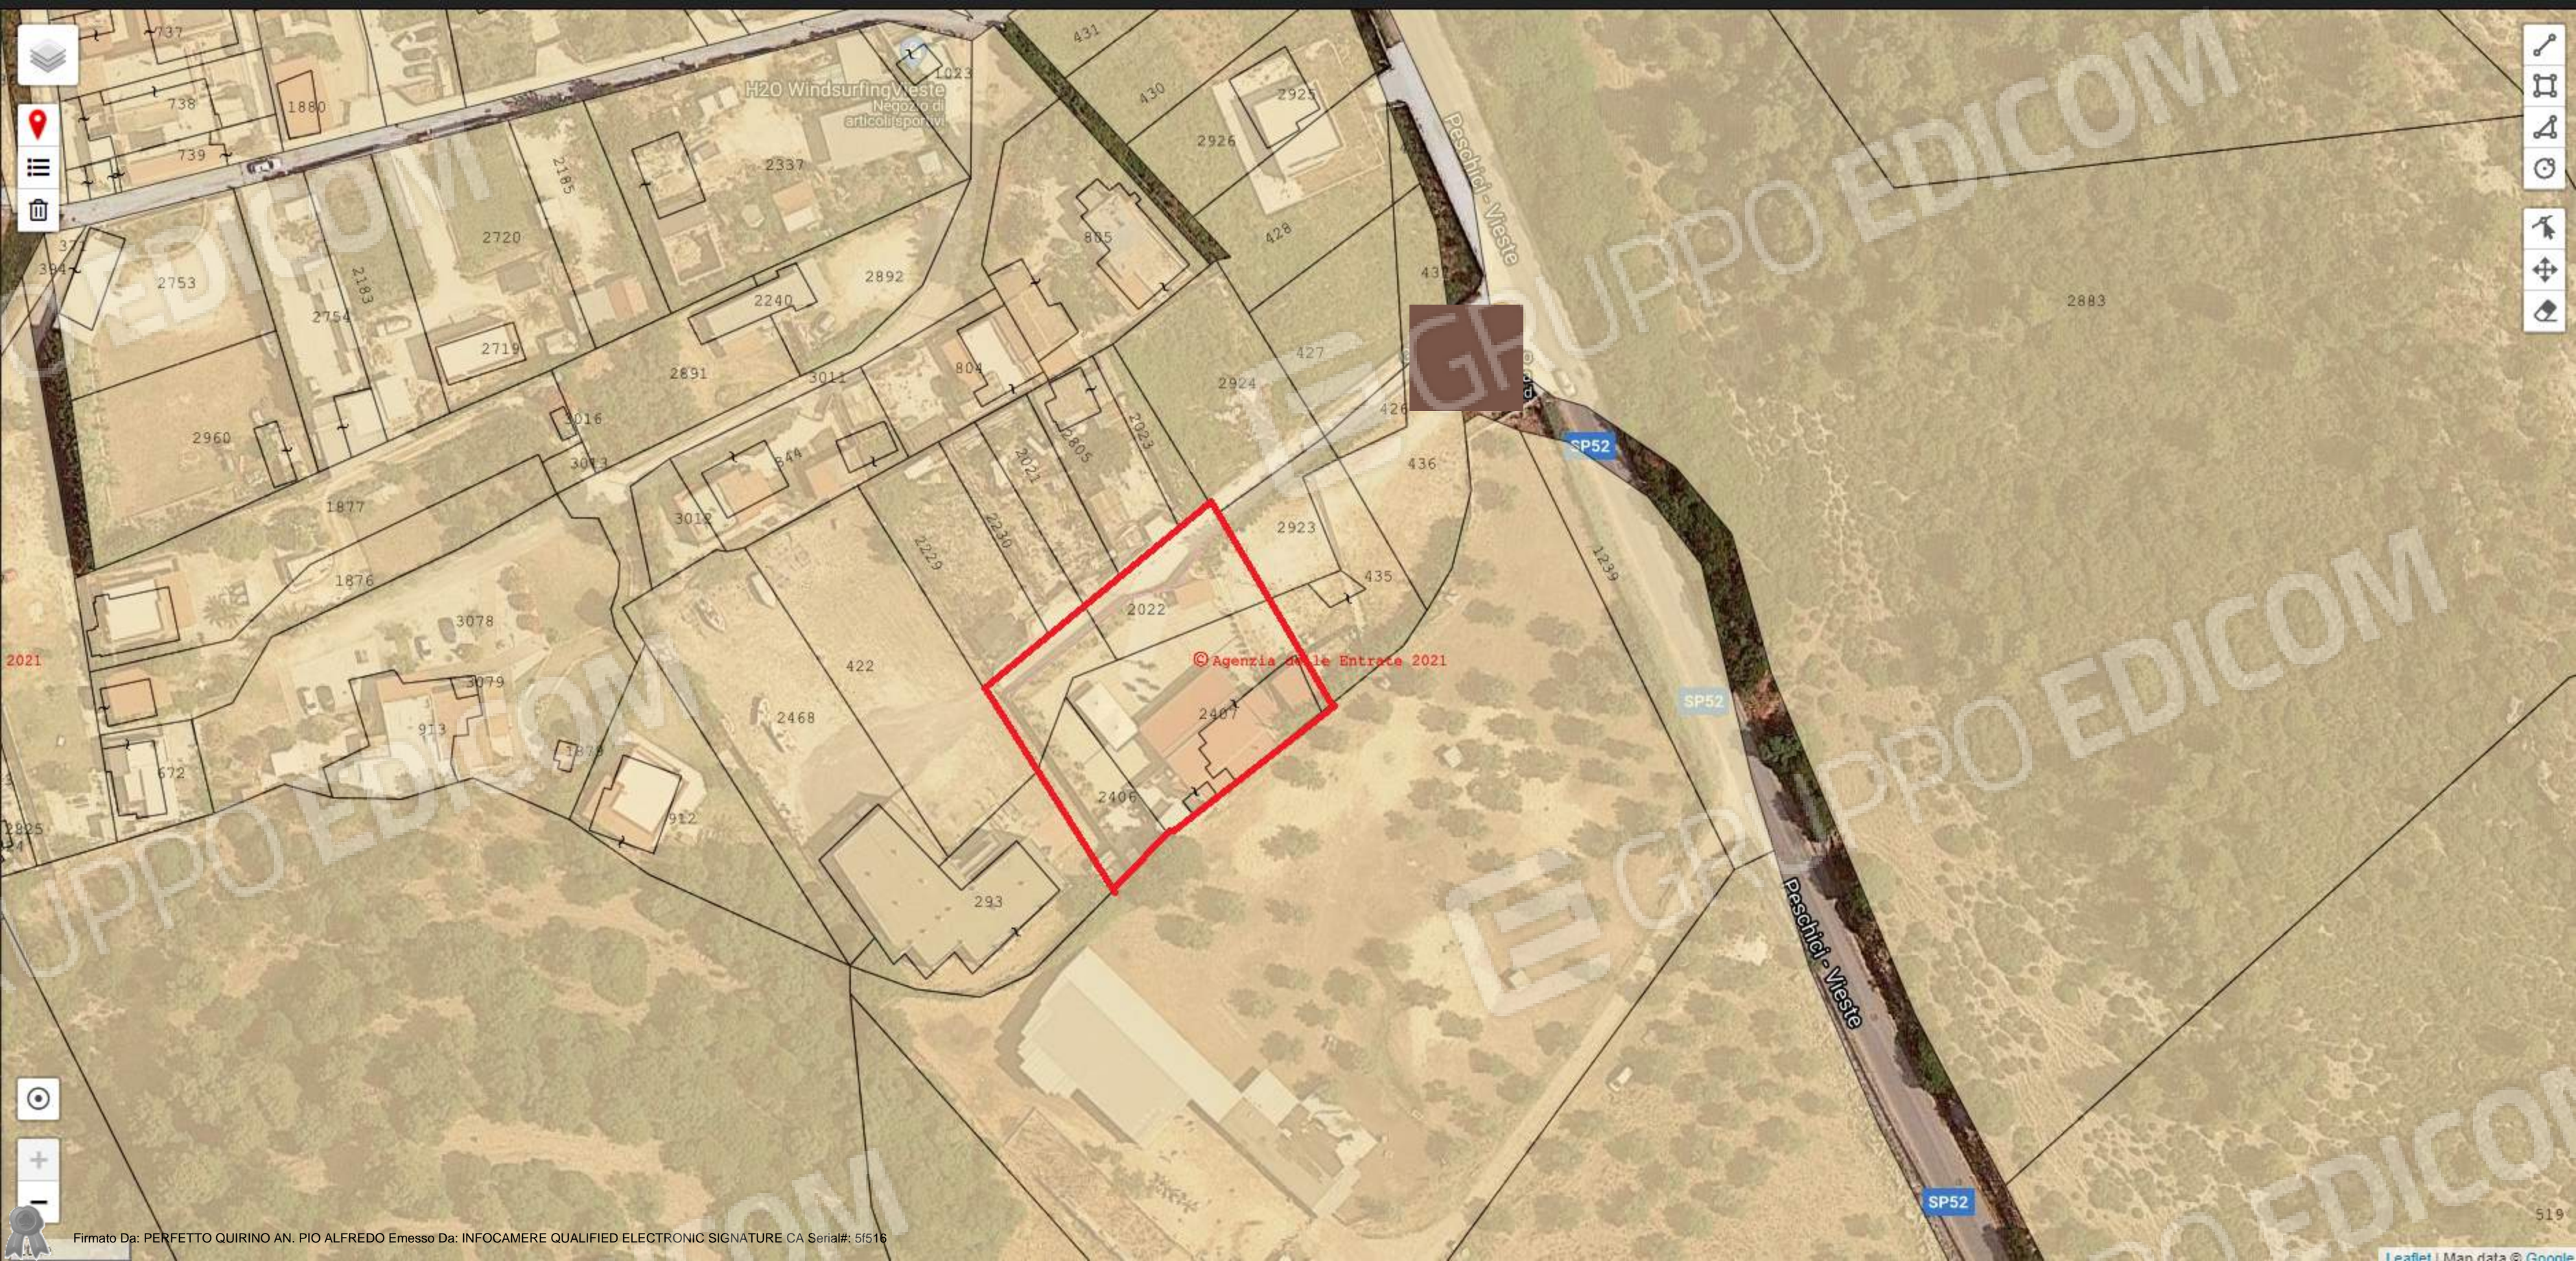

Catasto ortofoto

Scala 1:2,000

Source: Esri, Maxar, GeoEye, Earthstar Geographics, CNES/Airbus DS, USDA, USGS, AeroGRID, IGN, and the GIS User Community

N

Data: 25/11/2021

H2O Windsurfing Vieste
Negozio di articoli sportivi

© Agenzia delle Entrate 2021

© Agenzia 2015 Entrata 2021

SP52

SP52