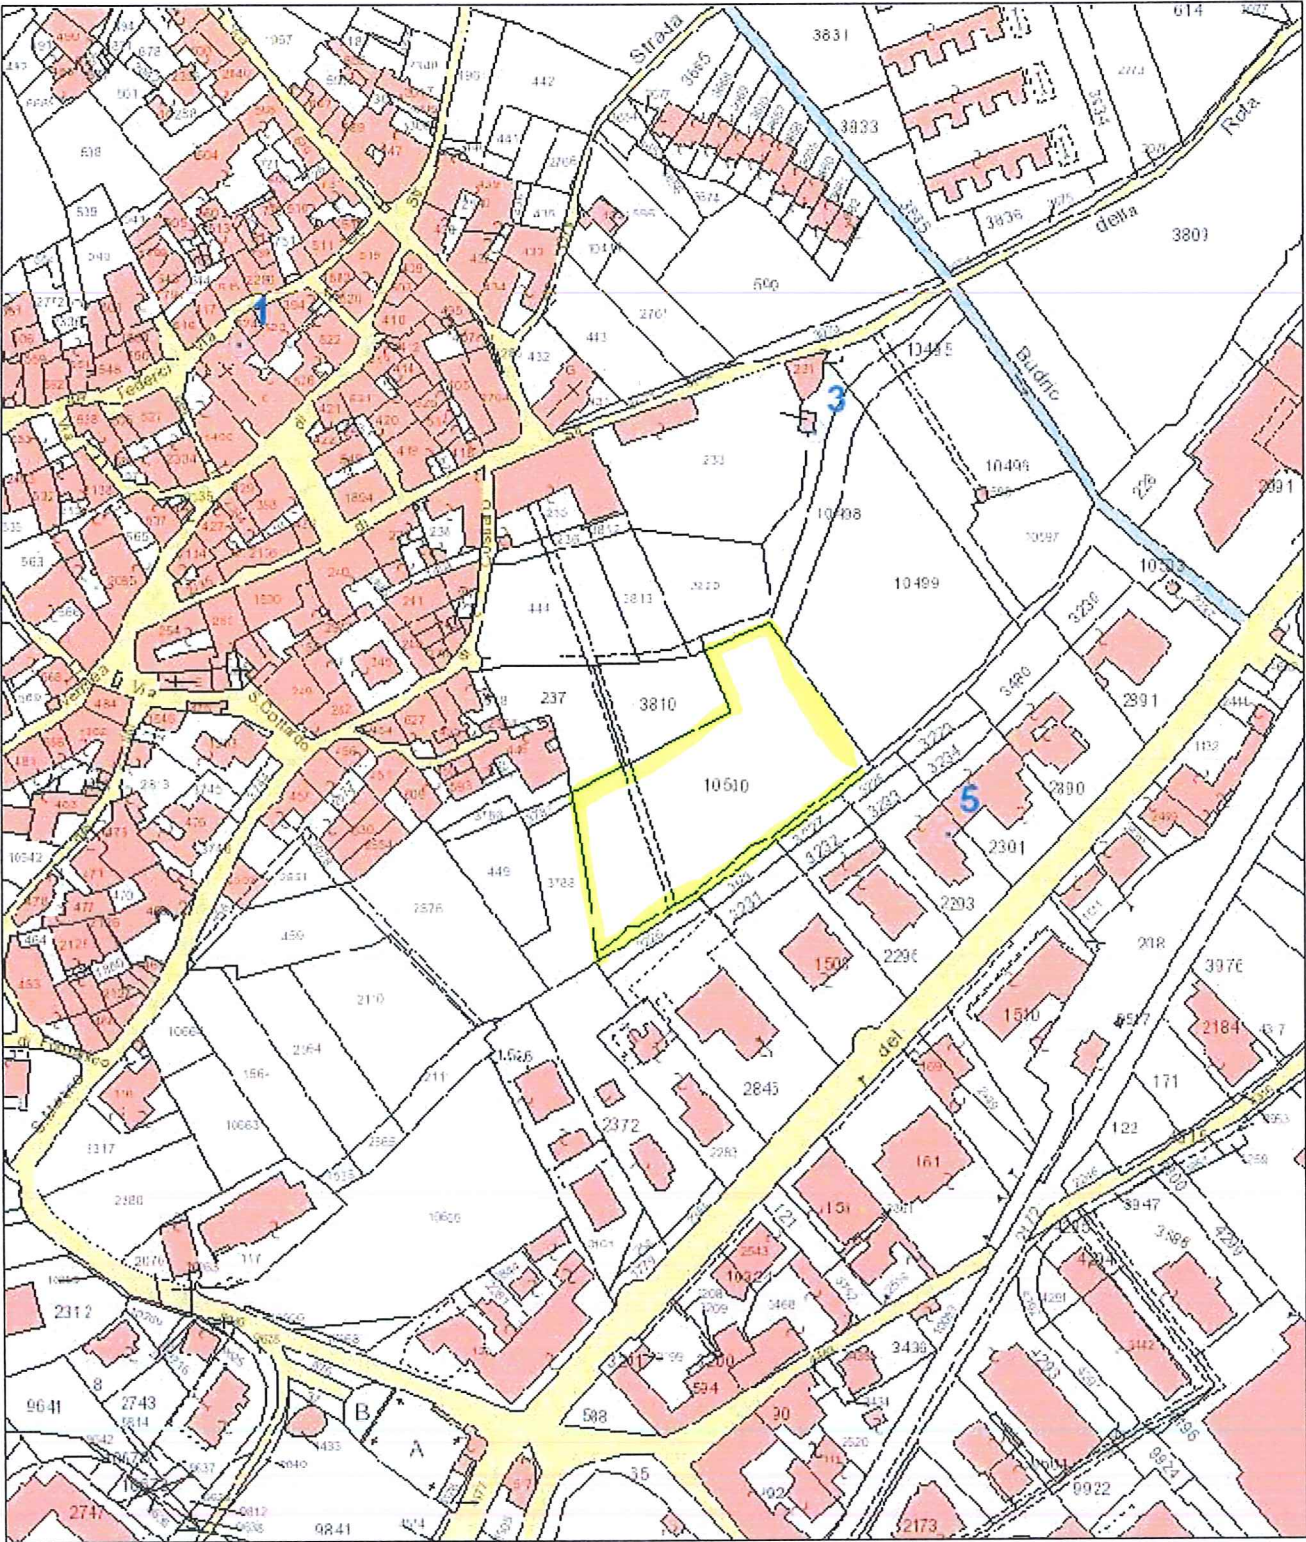

Comune: (BS) DARFO BOARIO TERME/B      Scala originale: 1:2000      29-Mar-2023 18:12:20  
 Foglio: 109      Dimensione cornice: 534.000 x 378.000 metri      Protocollo pratica T373697/2023

# Catasto

gennaio 30, 2023

Sources: Esri, HERE, Garmin, Intermap, increment P Corp., GEBCO, USGS, FAO, NPS, NRCAN, GeoBase, IGN, Kadaster NL, Ordnance Survey, Esri Japan, METI, Esri China (Hong Kong), (c) OpenStreetMap contributors, and the GIS User Community

# Ortofoto

gennaio 30, 2023

Source: Esri, Maxar, Earthstar Geographics, and the GIS User Community